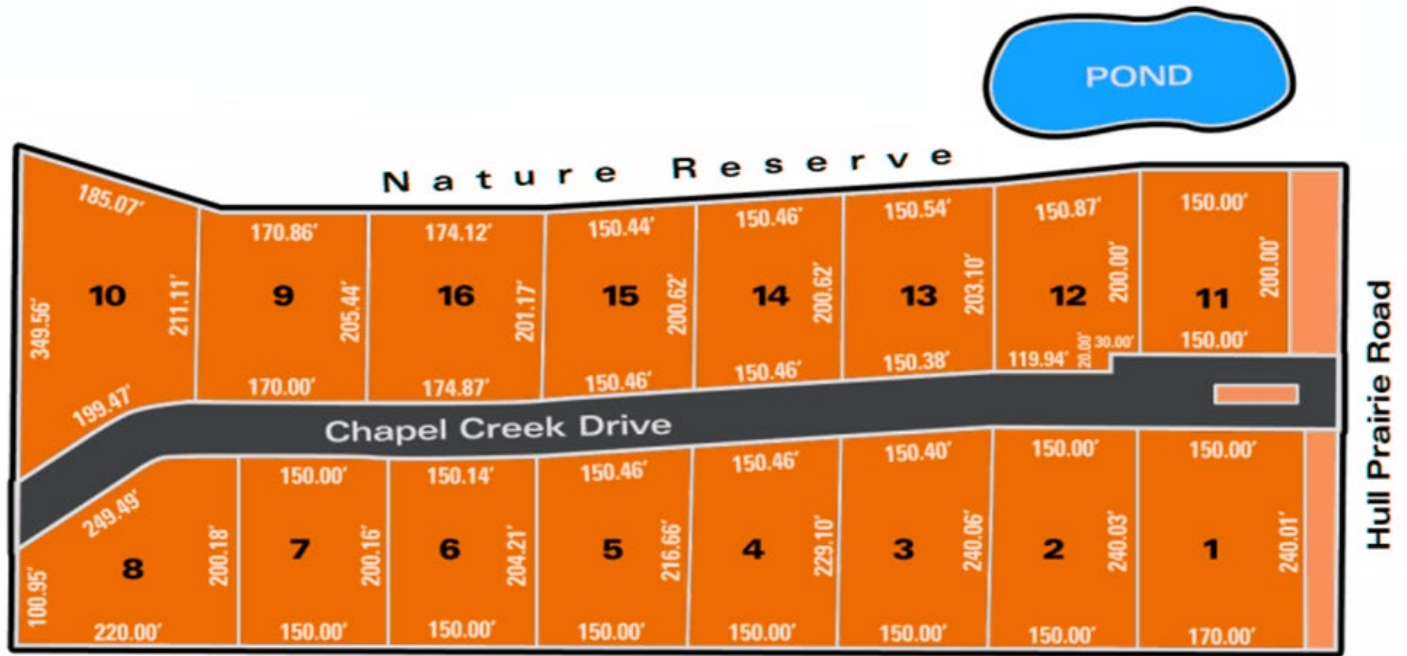

THE SANCTUARY IN THE WOODS

PLAT 1

Dimensions are plus/minus.

landscape and tree preservation