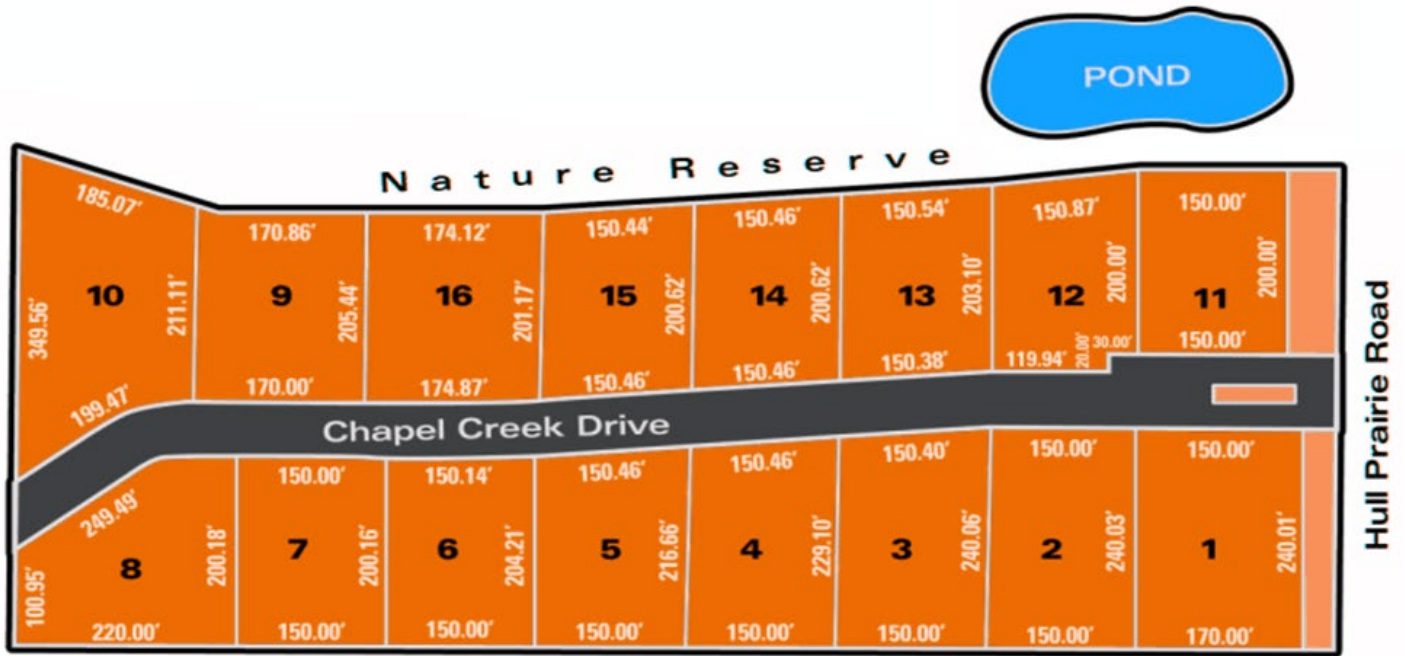

THE SANCTUARY IN THE WOODS

PLAT 1

Dimensions are plus/minus.

landscape and tree preservation